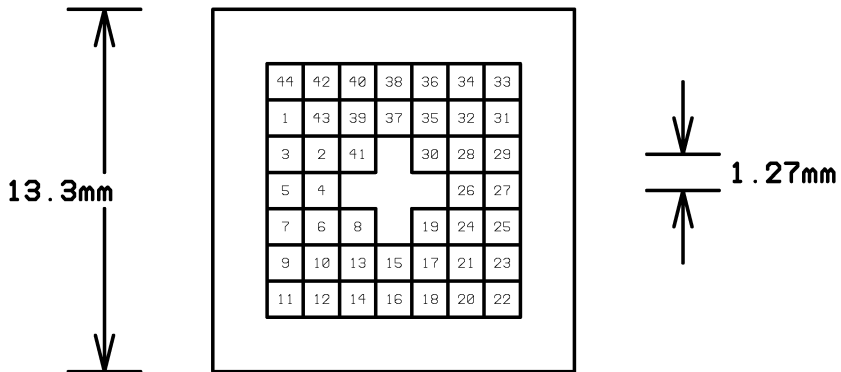

WINSLOW INTERNATIONAL W9860M SOLDER DOWN ADAPTER

TOP VIEW

SIDE VIEW

RECEPTACLE