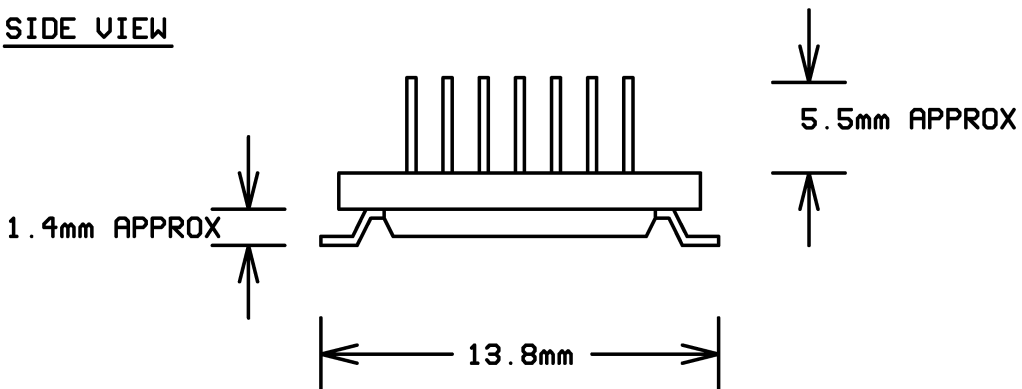

WINSLOW INTERNATIONAL W9860M SOLDER DOWN ADAPTER

TOP VIEW

SIDE VIEW

RECEPTACLE