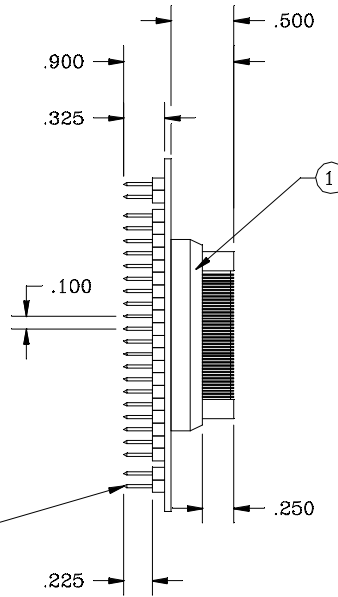

F3722

	Emulation Technology, Inc. — VLSI and SMT ADAPTERS and ACCESSORIES —	
	2344 Walsh Avenue, Bldg. F Santa Clara, Ca 95051	TEL:(408)982-0660 FAX:(408)982-0664
SHEET: 1 OF 1 DATE: 8-31-94 REVISION:		ASSEMBLY DRAWING
CHECKED: GABOR KARDOS DRAWN: PAULA McKENNA	ITEM: CLIP160QF07B	
DO NOT SCALE DRAWING		DESCRIPTION: CLIP-160-QF07B

NO.	ITEM	DESCRIPTION	QTY
1	BASE-160-QF07-A	BASE	1
2	160-QF07-CLIP	MOUNT ON TOP OF #1	1
3	WWPOST-36-AS	MOUNT ON FRONT OF #1	6