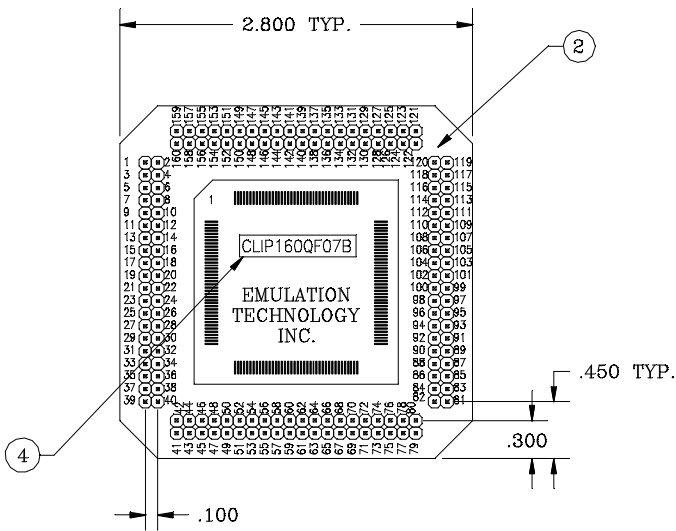

F3722

	Emulation Technology, Inc. — VLSI and SMT ADAPTERS and ACCESSORIES —	
	2344 Walsh Avenue, Bldg. F Santa Clara, Ca 95051	TEL:(408)982-0660 FAX:(408)982-0664
SHEET: 1 OF 1 DATE: 8-31-94 REVISION:		ASSEMBLY DRAWING
CHECKED: GABOR KARDOS DRAWN: PAULA McKENNA	ITEM: CLIP160QF07B	
DO NOT SCALE DRAWING		DESCRIPTION: CLIP-160-QF07B

NO.	ITEM	DESCRIPTION	QTY
1	BASE-160-QF07-A	BASE	1
2	160-QF07-CLIP	MOUNT ON TOP OF #1	1
3	WWPOST-36-AS	MOUNT ON FRONT OF #1	6