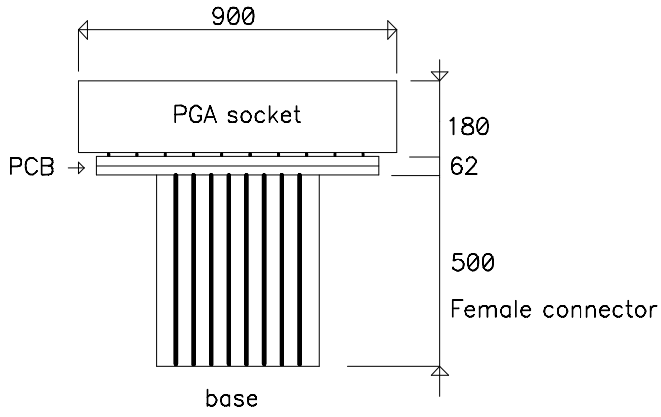

44PG-QFS31-SD

44QFS31-SD	464 mils	for tip-to-tip = 12.0 and 12.6mm (A & B)
44QFS31B-SD	500 mils	for tip-to-tip = 13.2mm (B)
44QFS31D-SD	530 mils	for tip-to-tip = 14.0mm (D)

© Aprilog.com